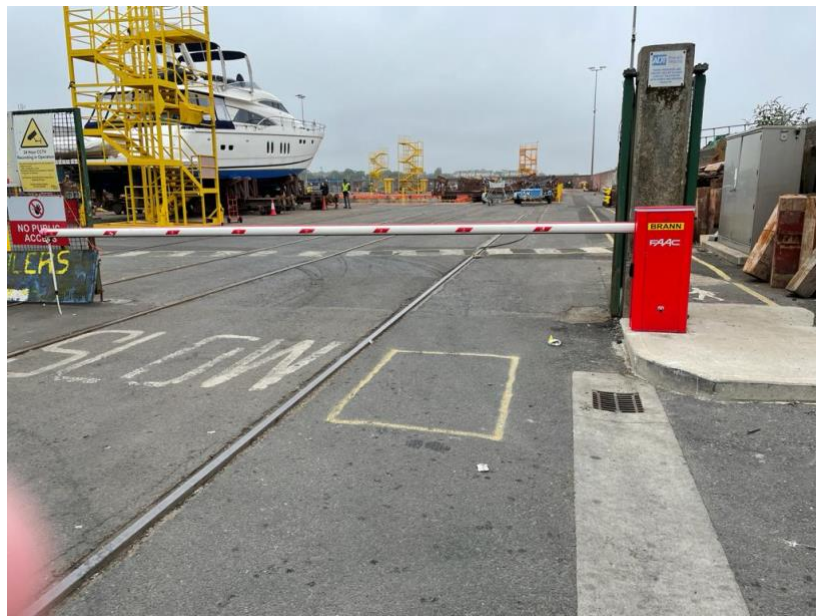

# Trailer Storage Directions

To access the trailer storage area, please collect and sign out the keys at the Howth YC Marina Office. In your car, return to the west pier where you'll see Crabby Joe's in front of you. Head down the side of Crabby Joe's along the tracks.

The trailer park is straight in front of you. If the barrier is down, you need to drive through the magnetic yellow box on the ground to raise it. The 2 keys are for the big gate and the pedestrian gate.

***After leaving the area, please make sure both gates are locked behind you and then please return the keys immediately back to the Marina Office in HYC for the next user.***